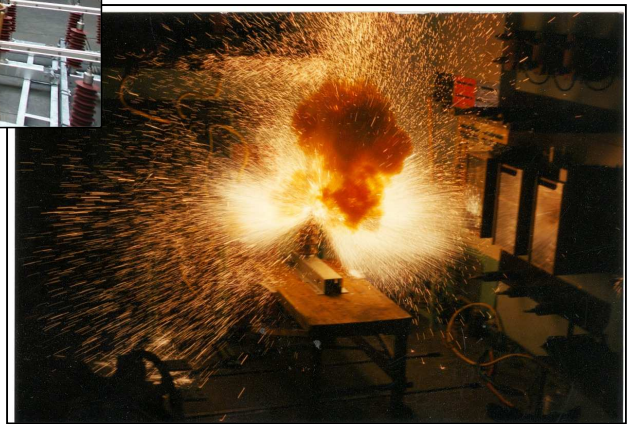

HIGHT POWER LABORATORY