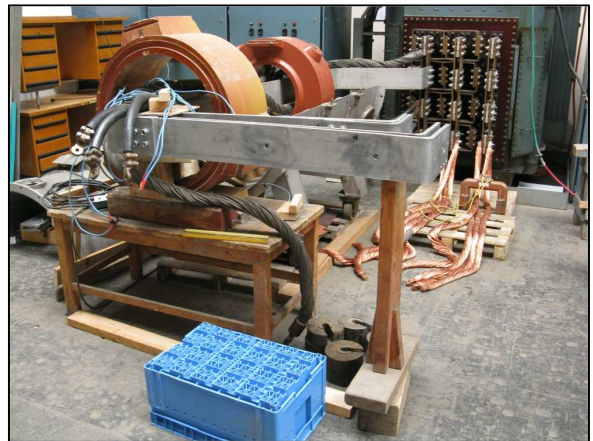

TESTING LABORATORY - HALL