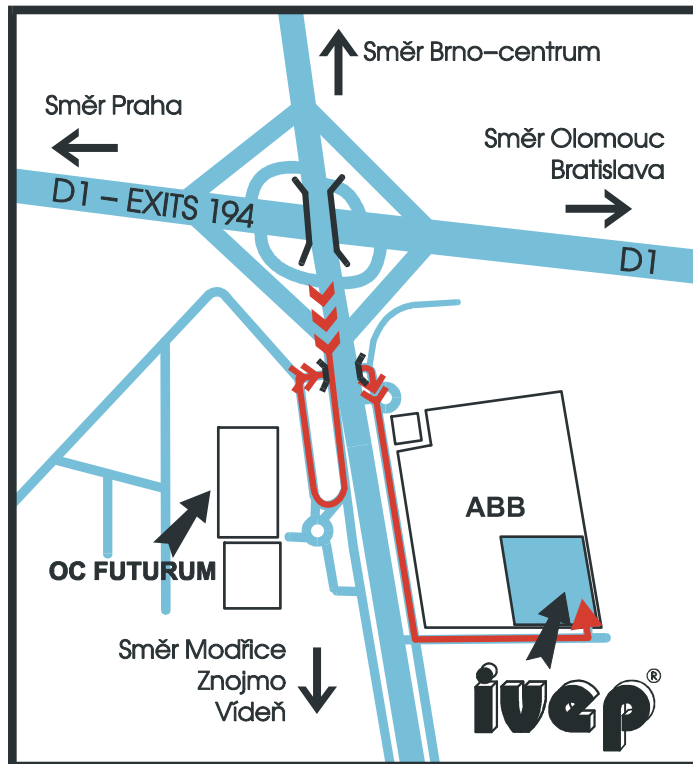

Consultancy and advisory services in switchboard production and testing

HIGHT VOLTAGE LABORATORY

HIGHT POWER LABORATORY

TESTING LABORATORY - HALL

IVEP, a.s.
Vídeňská 117a, 619 00 Brno, Czech Republic

Tel.: +420 547136 654 e-mail: marketing@ivep.cz
Fax: +420 547136 402 [http:// www.ivep.cz](http://www.ivep.cz)